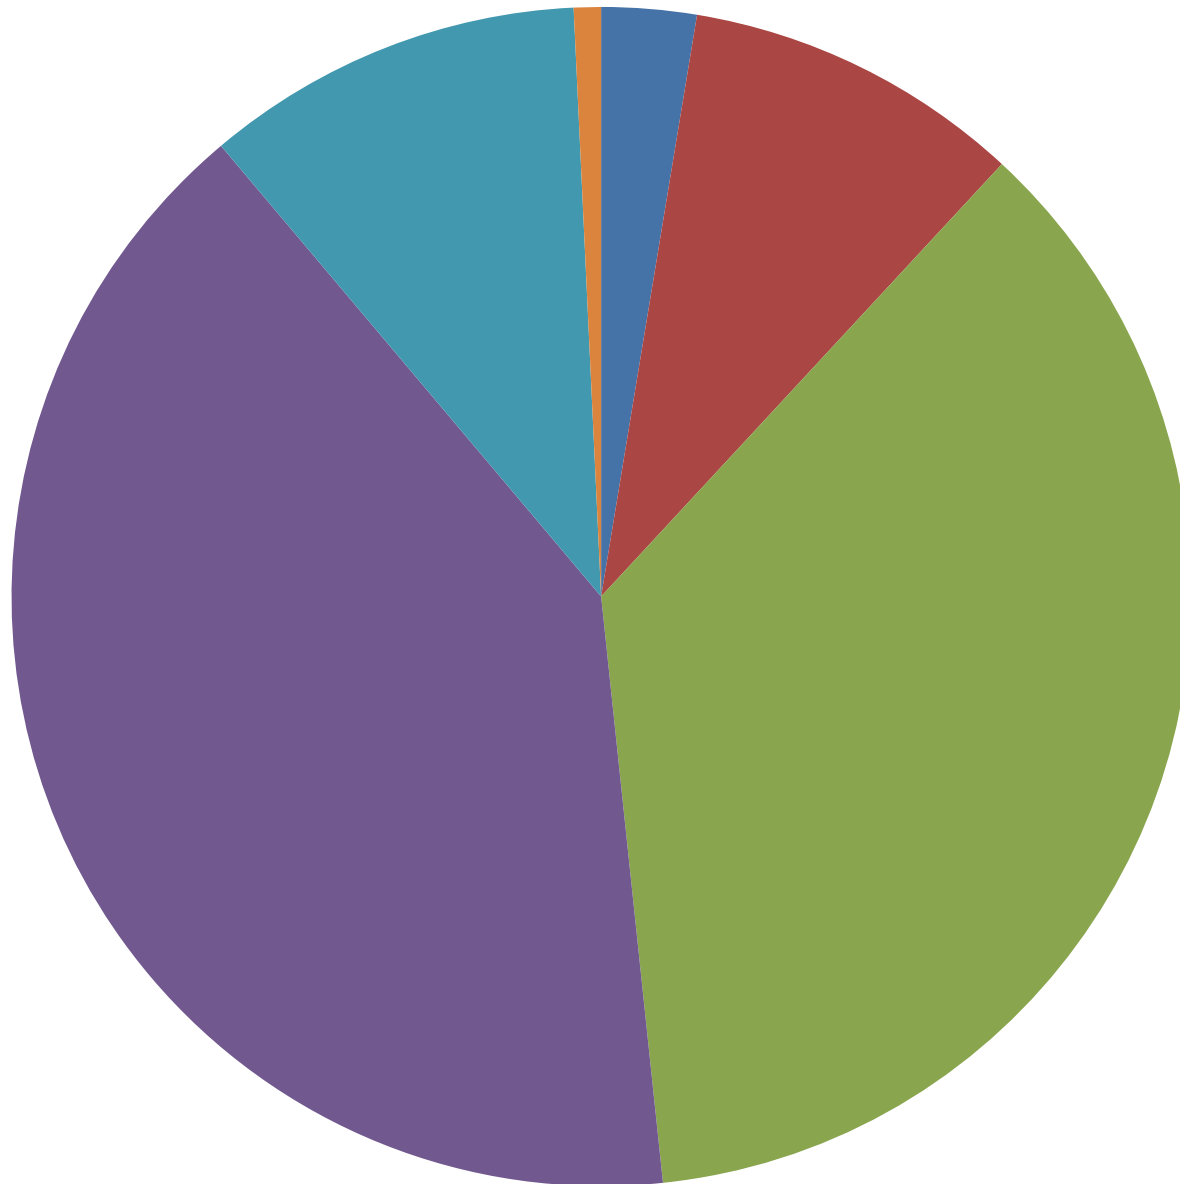

Student Feedback Summary 2018-19

	Academic	Infrastructure	Support System	Overall College Experience
Below Average	0	7	0	0
Average	9	25	15	11
Good	52	98	80	49
Very Good	122	109	121	98
Excellent	86	28	53	100
Not Answered	0	2	0	11

Academic

Infrastructure

- Below Average
- Average
- Good
- Very Good
- Excellent
- Not Answered

Support System

- Below Average
- Average
- Good
- Very Good
- Excellent
- Not Answered

Overall College Experience