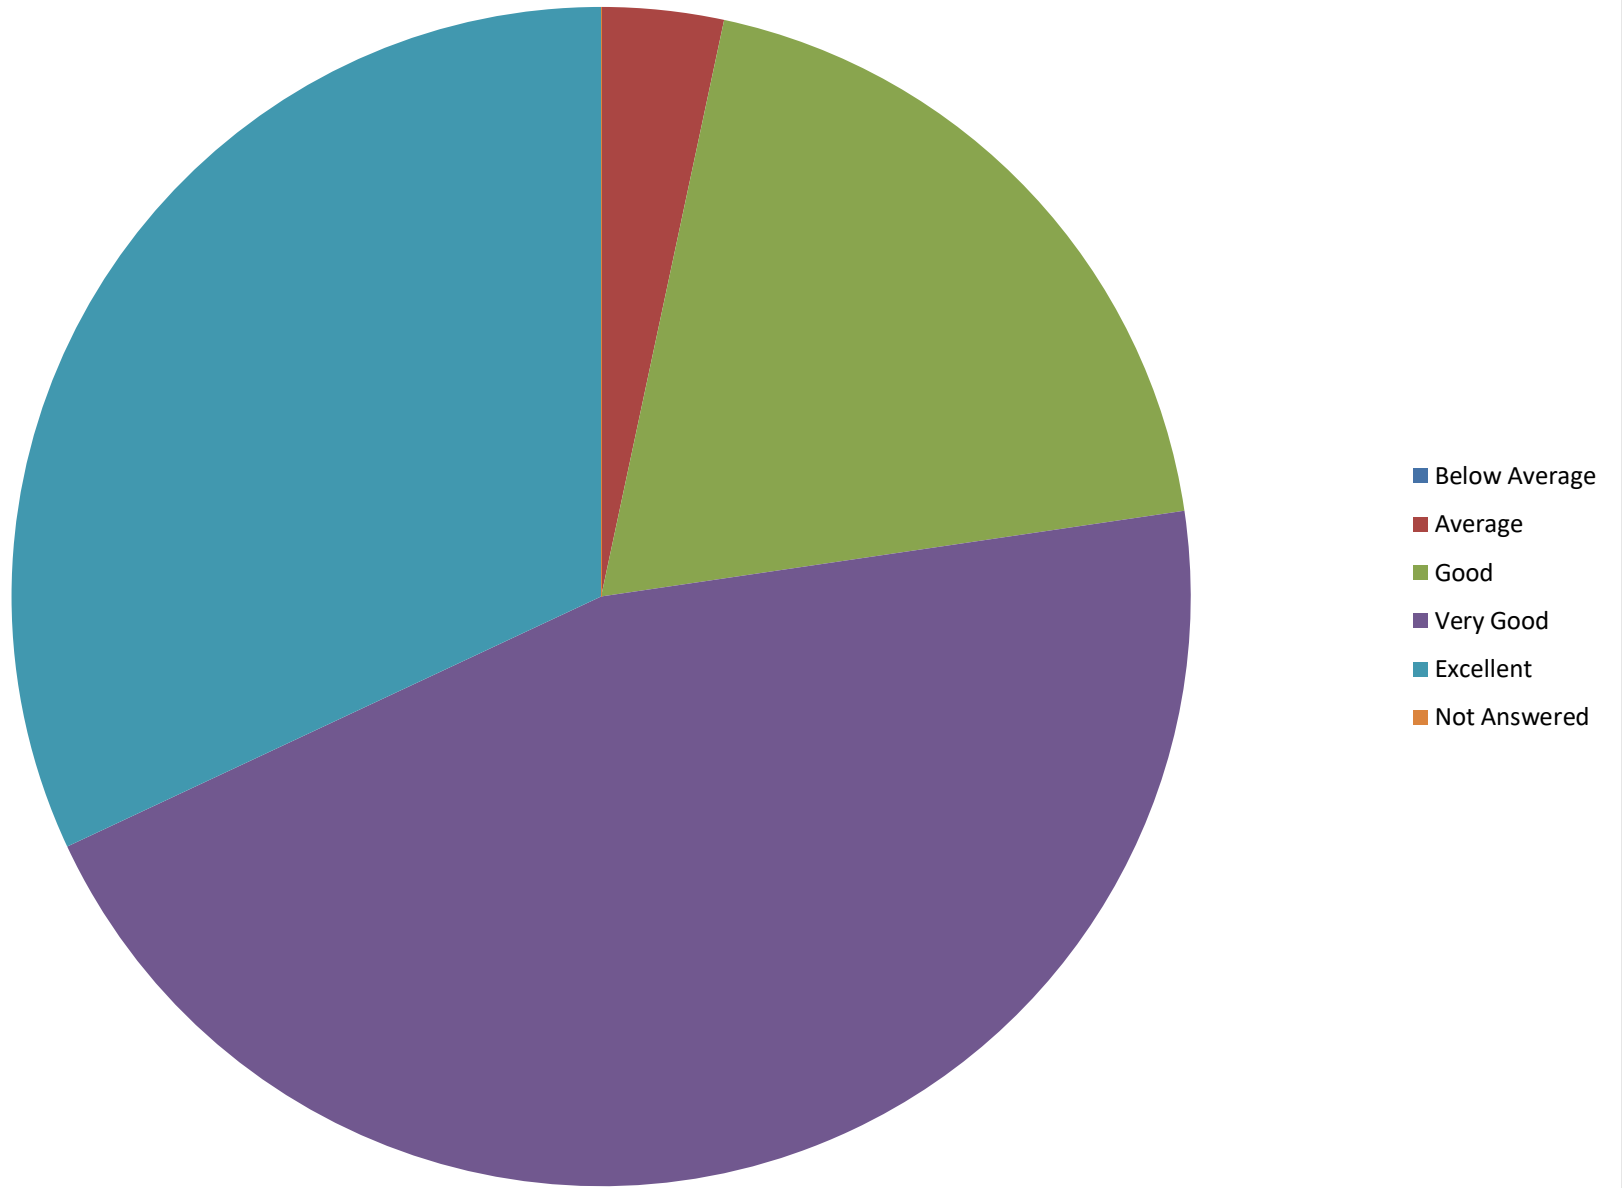

Student Feedback Summary 2018-19

	Academic	Infrastructure	Support System	Overall College Experience
Below Average	0	7	0	0
Average	9	25	15	11
Good	52	98	80	49
Very Good	122	109	121	98
Excellent	86	28	53	100
Not Answered	0	2	0	11

Academic

Infrastructure

- Below Average
- Average
- Good
- Very Good
- Excellent
- Not Answered

Support System

- Below Average
- Average
- Good
- Very Good
- Excellent
- Not Answered

Overall College Experience