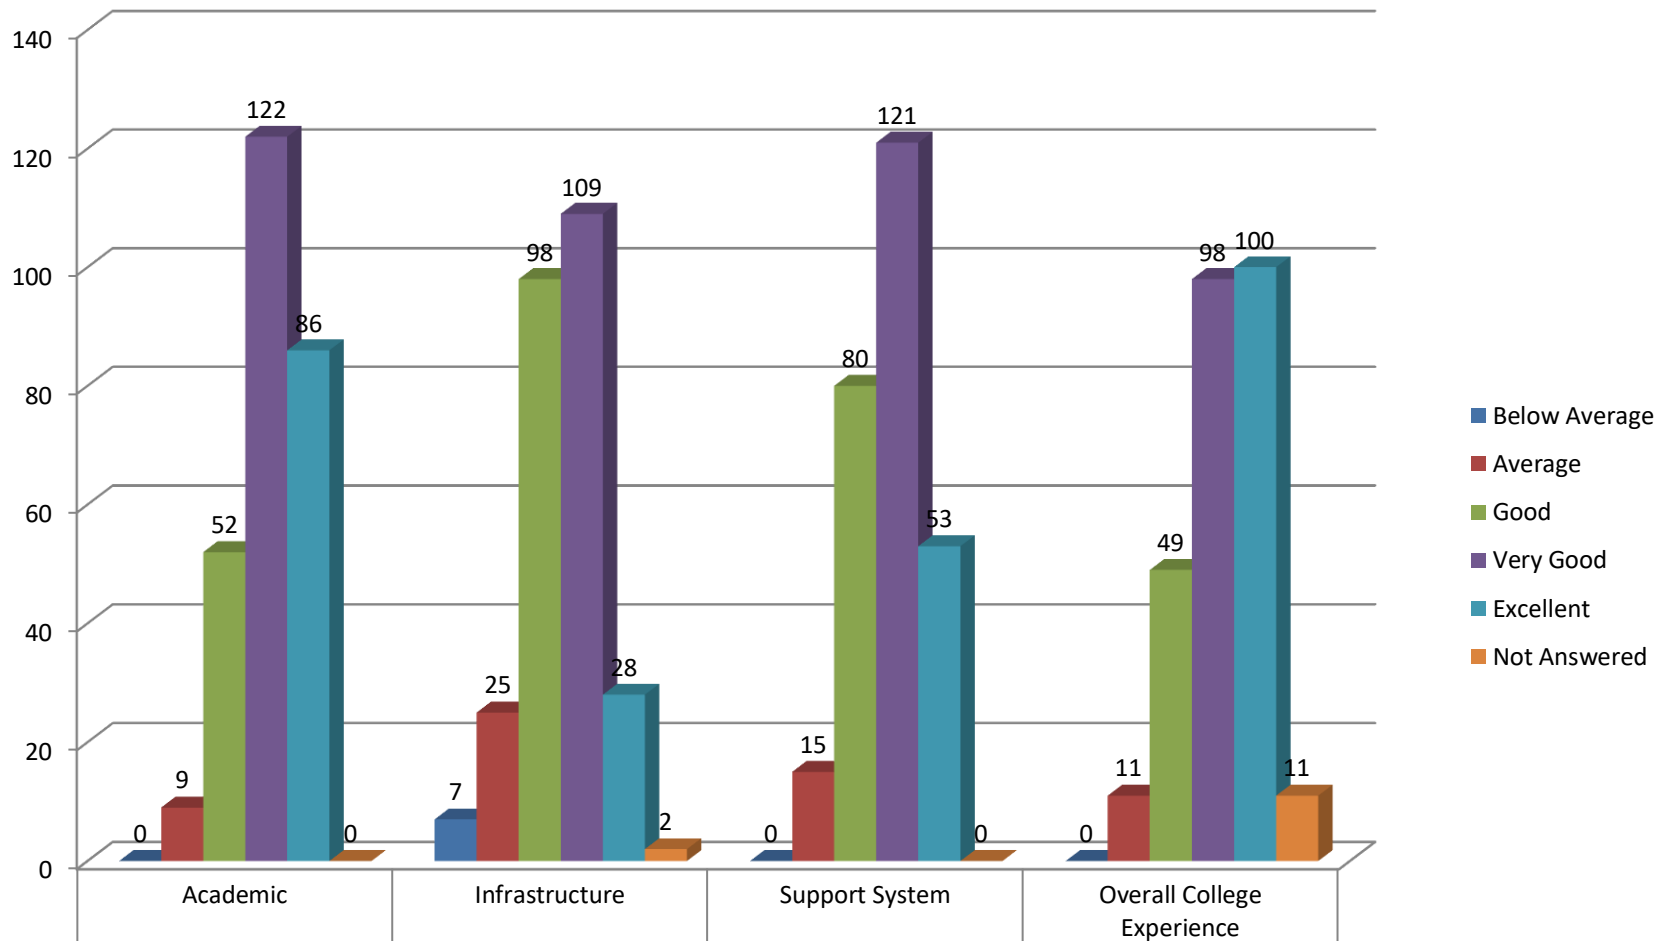

Student Feedback Summary 2018-19

	Academic	Infrastructure	Support System	Overall College Experience
Below Average	0	7	0	0
Average	9	25	15	11
Good	52	98	80	49
Very Good	122	109	121	98
Excellent	86	28	53	100
Not Answered	0	2	0	11

Academic

Infrastructure

- Below Average
- Average
- Good
- Very Good
- Excellent
- Not Answered

Support System

- Below Average
- Average
- Good
- Very Good
- Excellent
- Not Answered

Overall College Experience